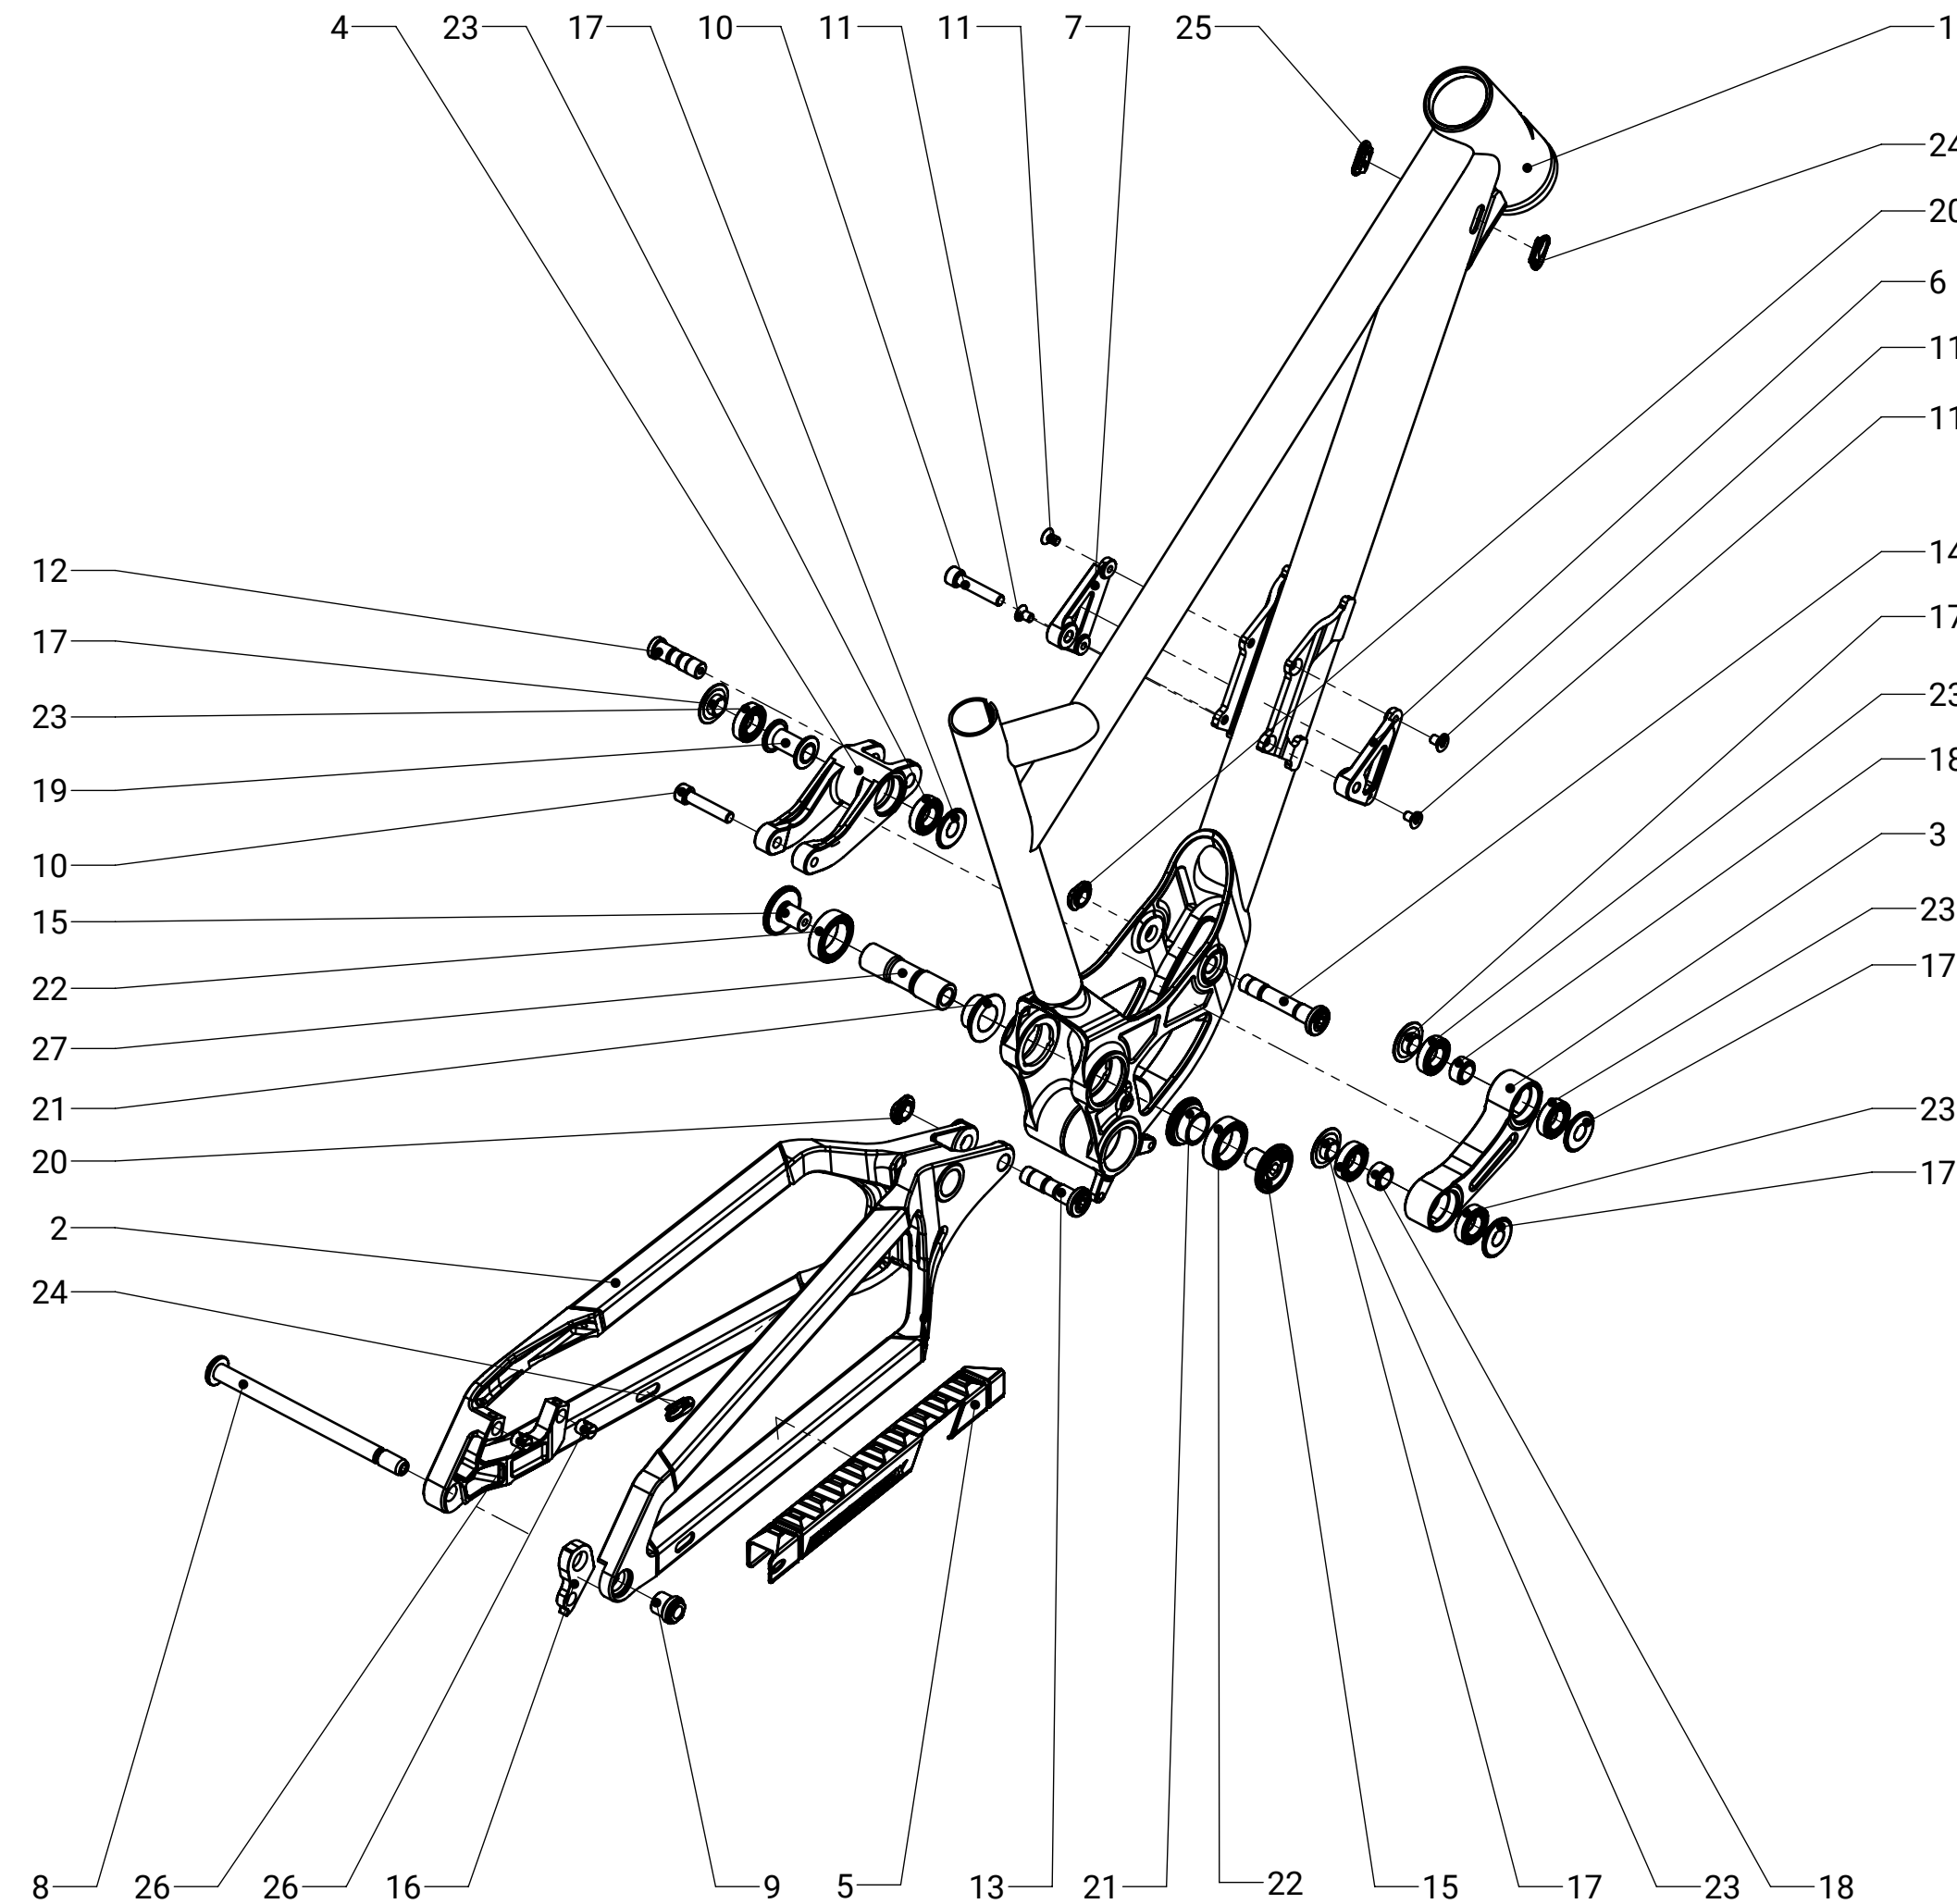

## Bottombracket Standard

BSA 73mm

## Minimum Insert Depth of Seatpost

100mm

## Suspension Setup

	Dash 27,5"	Dash 27,5" Mullet	Dash 29"
Fork Travel	160-170mm	150-160mm	160-170mm
Fork Length	552-562mm	561-571mm	571-581mm
Shock Length	230x65mm	230x65mm	230x60mm

Pos	Quantity	Part
1	1	Main Frame
2	1	Swing Arm
3	1	Connector
4	1	Link
5	1	Chainstay Protector
6	1	Shock Mount Right
7	1	Shock Mount Left
8	1	Rear Axle
9	1	Hanger Screw
10	2	Shock Screw
11	4	M6x8 Screw
12	1	Axle Connector
13	1	Axle SwingArm
14	1	Axle Link
15	2	Bolt Main Bearing
16	1	Hanger
17	6	Spacer
18	2	Spacer Connector
19	1	Spacer Link
20	2	Nut M12x1
21	2	Spacer Main Bearing
22	2	Bearing 63805-2RS
23	6	Bearing 61902-2RS
24	2	Plug 1x
25	1	Plug 2x
26	2	Cross Bolt M6
27	1	Axle Main

# CW DASH 27,5", 27,5" Mullet & 29"

Threadlocker Medium Strength

Threadlocker High Strength

Grease