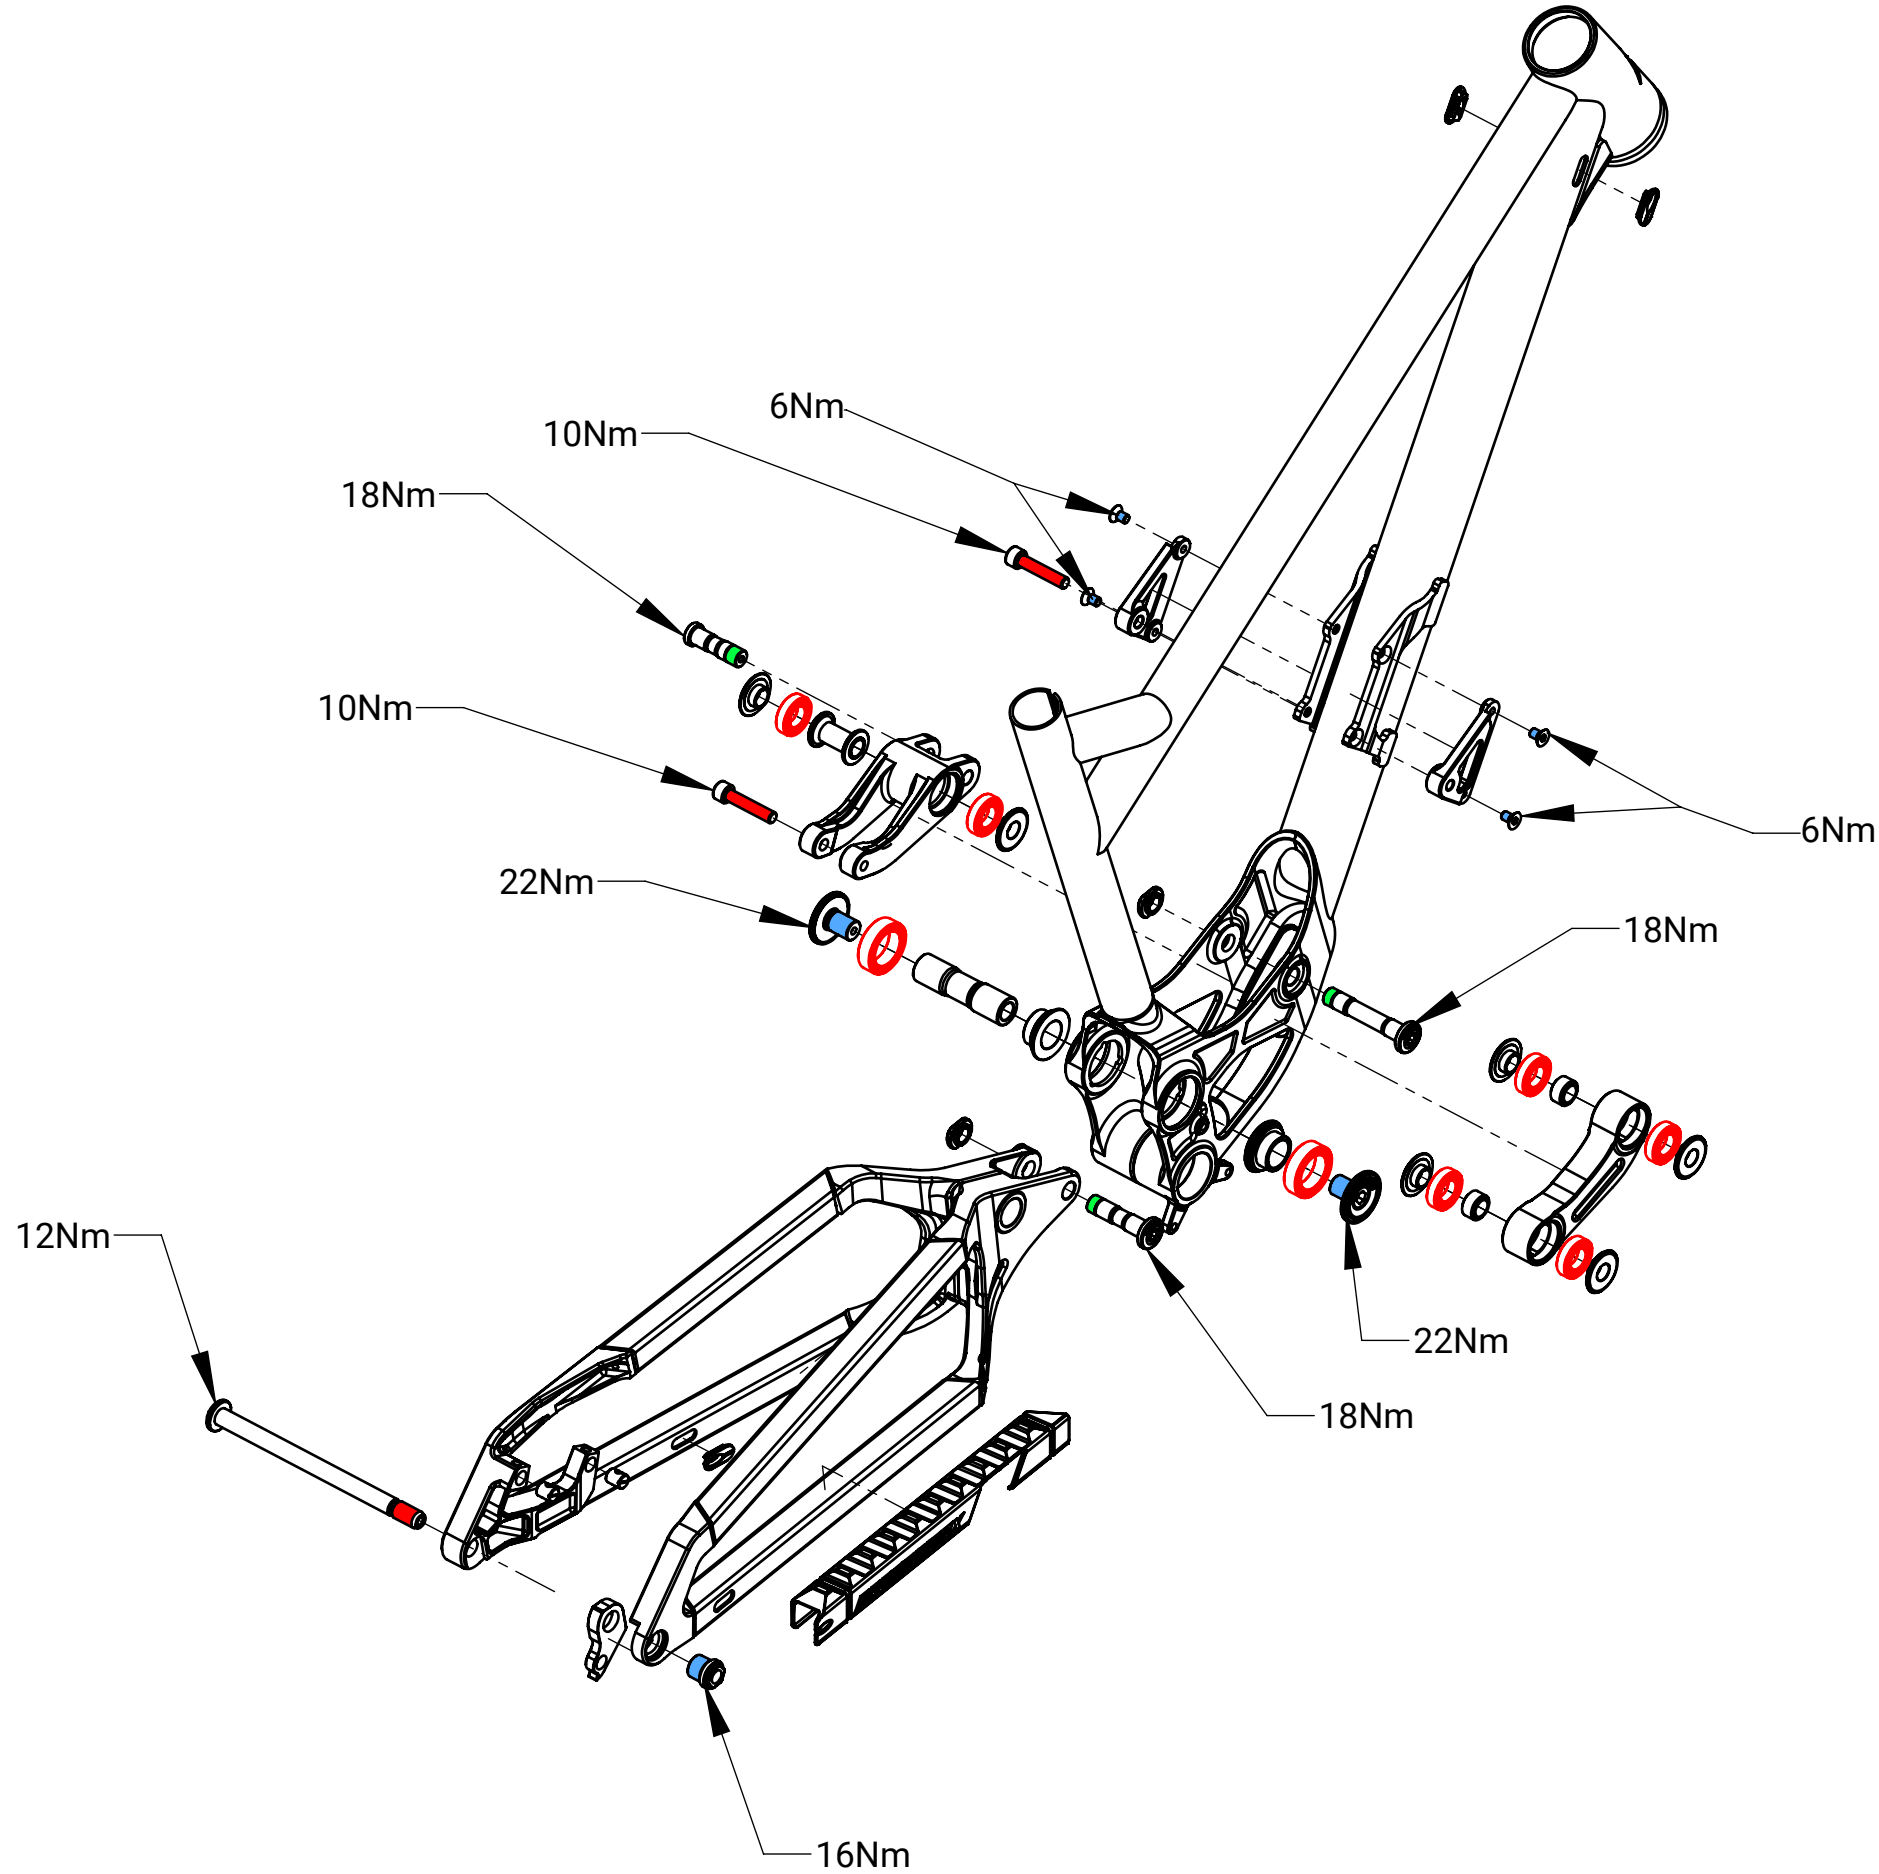

# CW DASH 27,5", 27,5" Mullet & 29"

## Minimum Insert Depth of Seatpost

100mm

## Suspension Setup

	Dash 27,5"	Dash 27,5" Mullet	Dash 29"
Fork Travel	160-170mm	150-160mm	160-170mm
Fork Length	552-562mm	561-571mm	571-581mm
Shock Length	230x65mm	230x65mm	230x60mm

Pos	Quantity	Part
1	1	Main Frame
2	1	Swing Arm
3	1	Connector
4	1	Link
5	1	Chainstay Protector
6	1	Shock Mount Right
7	1	Shock Mount Left
8	1	Rear Axle
9	1	Hanger Screw
10	2	Shock Screw
11	4	M6x8 Screw
12	1	Axle Connector
13	1	Axle SwingArm
14	1	Axle Link
15	2	Bolt Main Bearing
16	1	Hanger
17	6	Spacer
18	2	Spacer Connector
19	1	Spacer Link
20	2	Nut M12x1
21	2	Spacer Main Bearing
22	2	Bearing 63805-2RS
23	6	Bearing 61902-2RS
24	2	Plug 1x
25	1	Plug 2x
26	2	Cross Bolt M6
27	1	Axle Main

# CW DASH 27,5", 27,5" Mullet & 29"

Threadlocker Medium Strength

Threadlocker High Strength

Grease