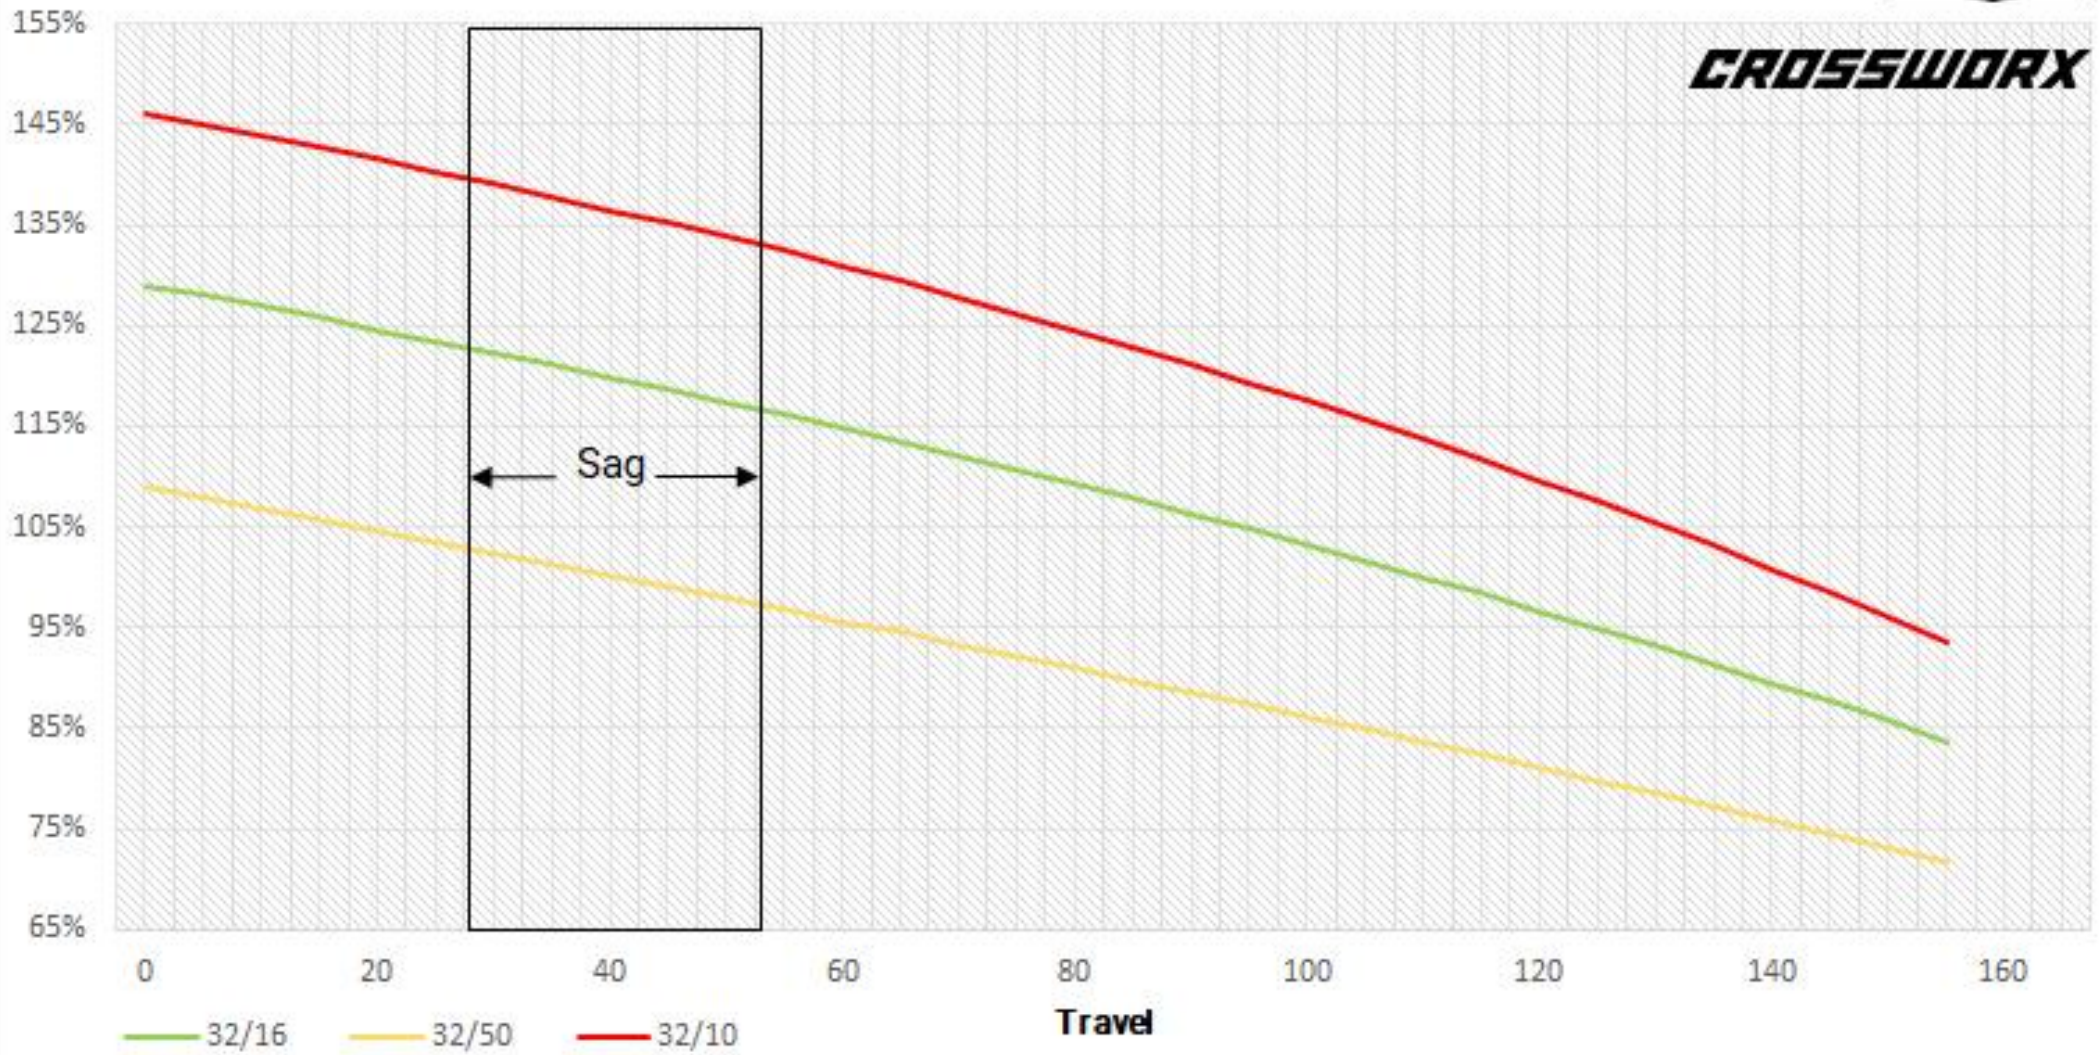

# Linkage Ratio CW Dash29

# Anti-Squat Dash29

**CROSSWORX**