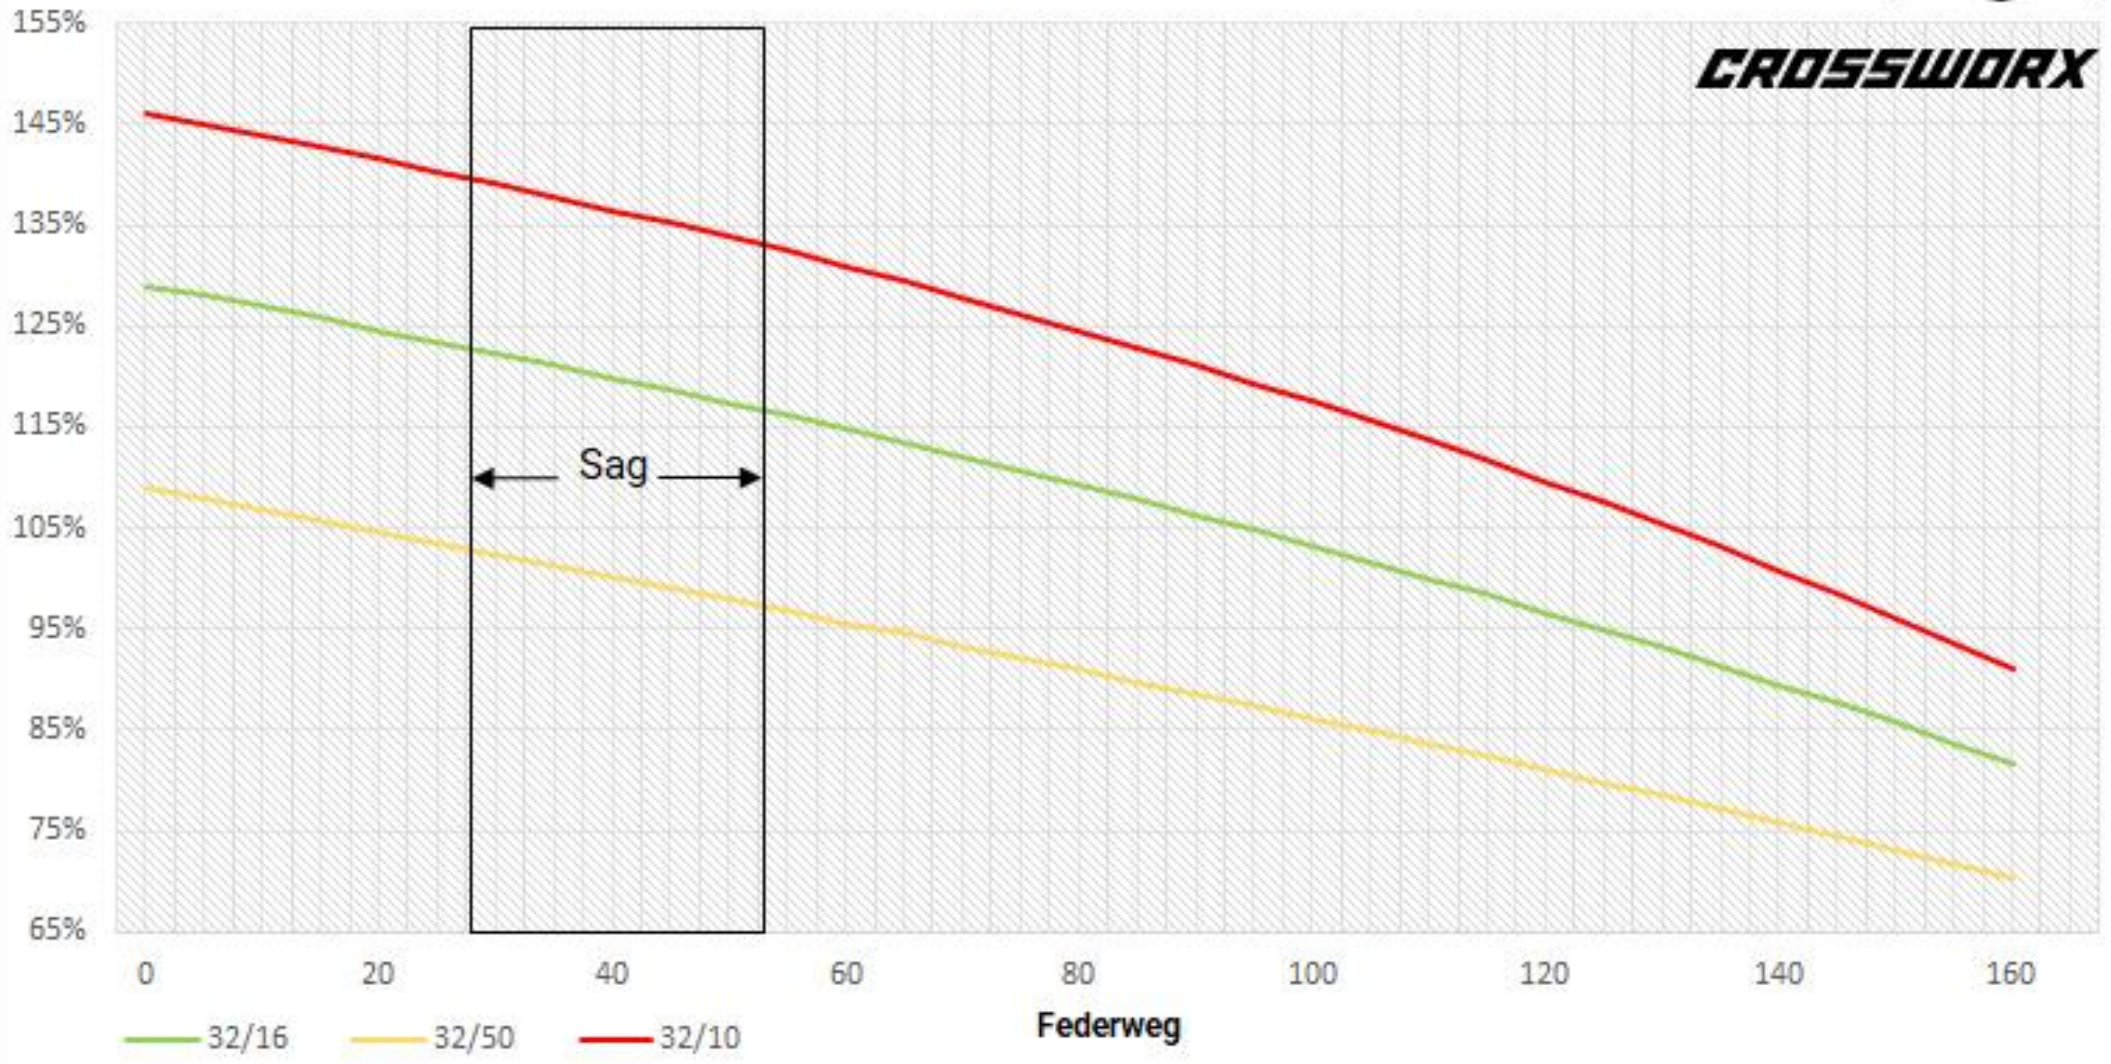

# Linkage Ratio Dash275

**CROSSWORX**

# Anti-Squat Dash275

**CROSSWORX**