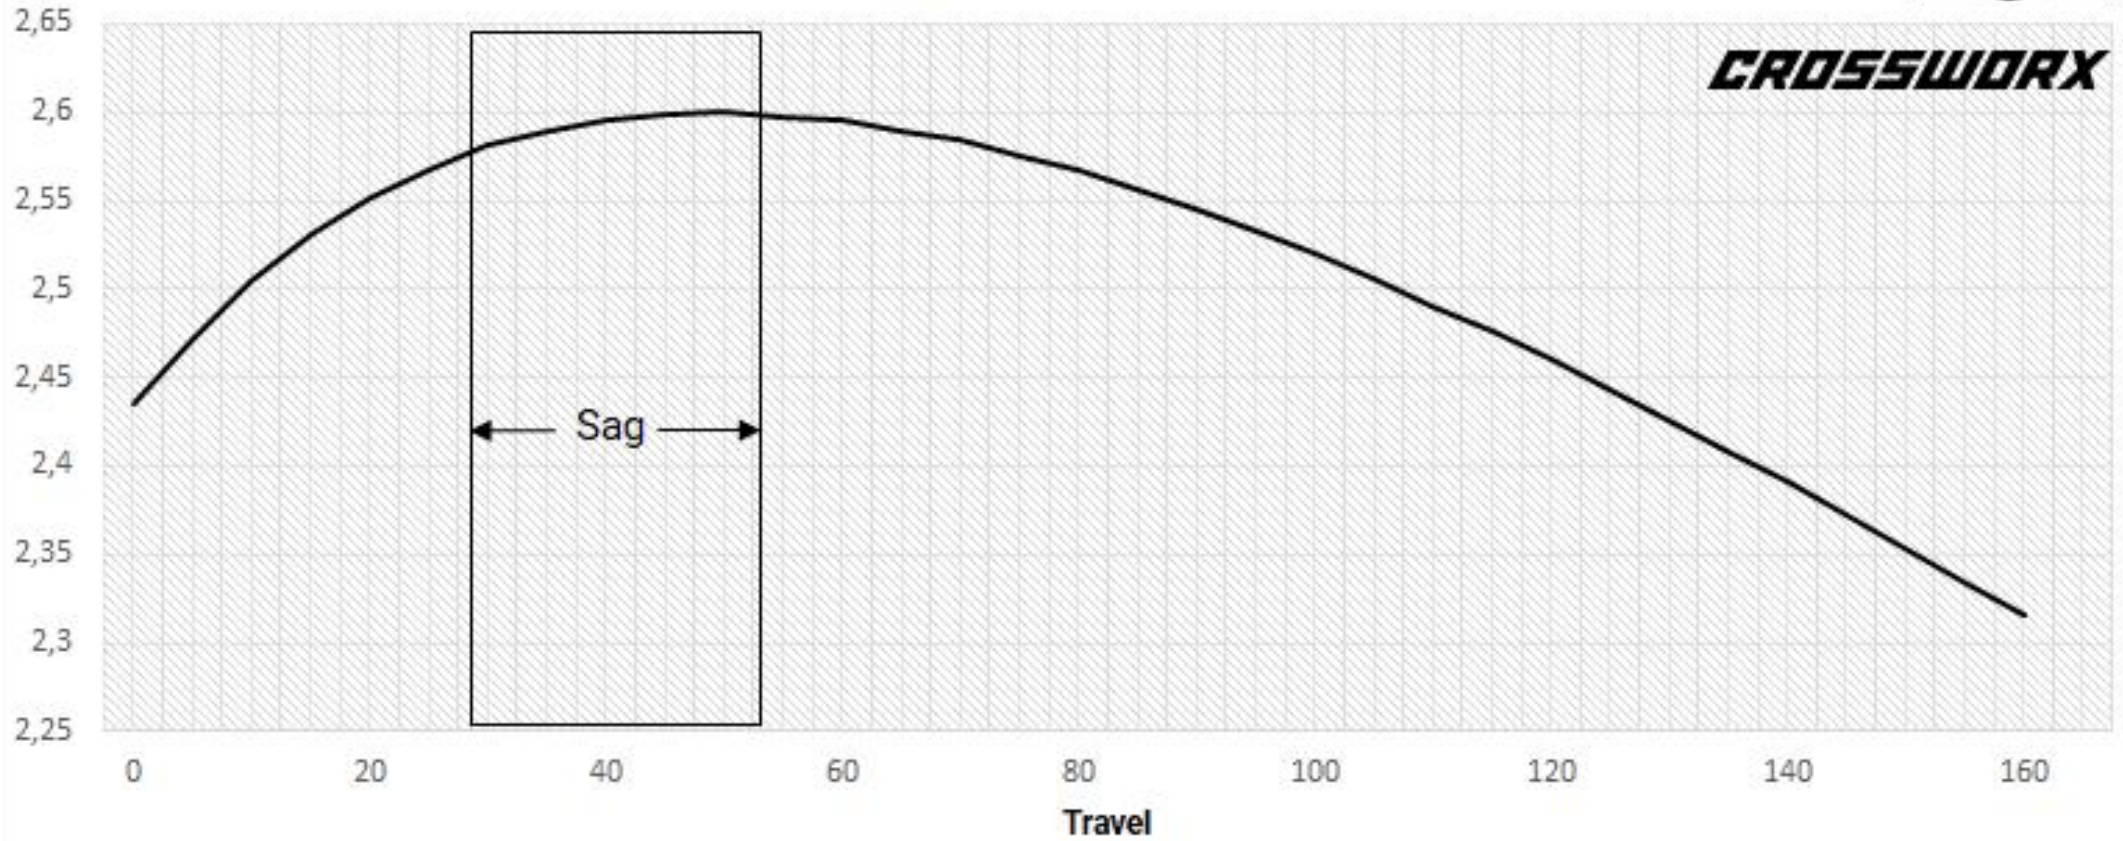

# Linkage Ratio Dash275

**CROSSWORX**

# Anti-Squat Dash275

**CROSSWORX**